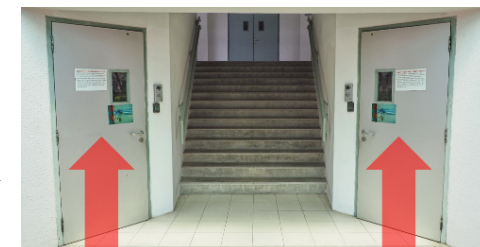

Sunday School class venues for 2017

Here are the 2017 venues for our Sunday School classes. They are at two general locations (**A** and **B**, marked in orange on the right)

8.30am	Toddlers (18mths-3yrs)	A Room C7 (L1)
	Kindergarten (4-6yrs)	A Room C12 (L2)
	Lower Primary (7-9yrs)	A Music Room 2 (L1)
	Upper Primary (10-12yrs)	A Conference Rooms 1 & 2 (L1)
	Youth (13-18yrs)	B ACS Drama Theatre
10.30am	Toddlers (21mths-3yrs)	A Room C7 (L1)
	Kindergarten (4-6yrs)	A Room C12 (L2)
	Lower Primary (7-9yrs)	A Music Room 2 (L1)
	Upper Primary (10-12yrs)	A Conference Rooms 1 & 2 (L1)
	Youth (13-18yrs)	B ACS Drama Theatre
5pm	Pre-School (3-6yrs)	A Room C12 (L2)
	Lower Primary (7-9yrs)	A Music Room 2 (L1)
	Upper Primary (10-12yrs)	A Conference Rooms 1 & 2 (L1)
	Junior (13-14yrs)	A Conference Rooms 1 & 2 (L1)
	Senior (15-18yrs)	A Room C21 (L2)

A Methodist Centre

(where the BRMC Kindergarten is)

Go outside the sanctuary at the back of the stained glass window. Enter through one of these doors (see photo on the right), and walk down to the second or first level